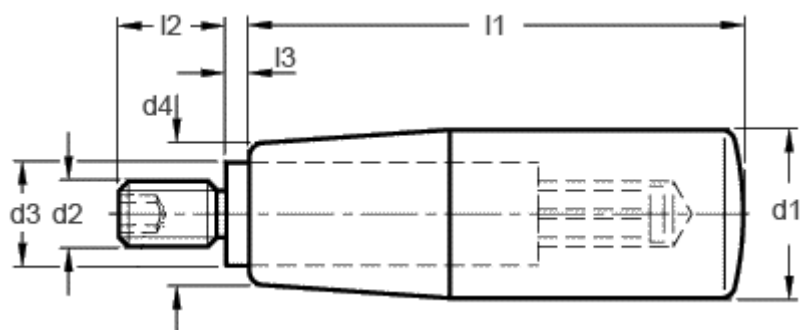

Data Sheet

Article number: 201154311

Description: E+G Revolving handle
GN 598.1-KU-26-M10

Measures

$d1 = 26$
 $d2 = M10$
 $d3 = 13$
 $d4 = 21$
 $l1 = 80$
 $l2 = 16$
 $l3 = 2.5$